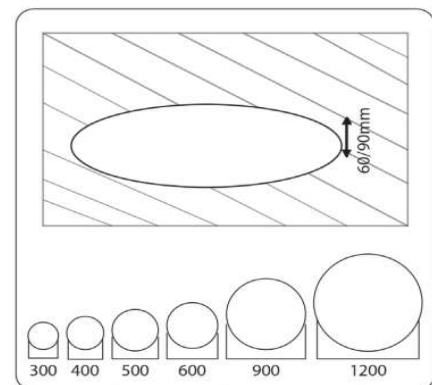

Dia=600mm
H=60/90/95mm

Frame

Aluminium

Color Tempertaure

3000K

Power

70W

Total Luminous Flux

L70 minimum at 50,000
burning hours

Dimension diagram

Remarks:-

Address: Plot #7 Saroorpur-Nangla Industrial Area,Ballabgarh-Sohna Road,Faridabad-121005

Email: info@sovitron.com